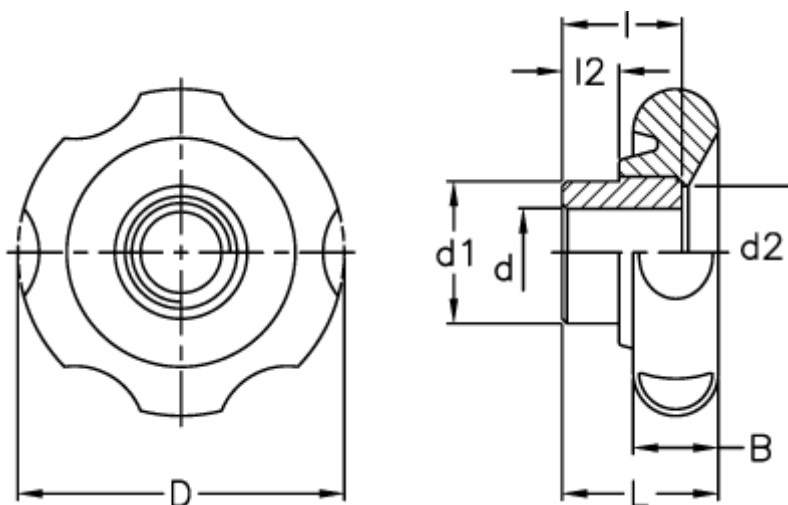

Data Sheet

Article number: 2302174131

Description: E+G Lobe knob
VL.640/50 FP-A-10

Measures

B	= 13
D	= 50
d1	= 20
d2	= 18
d H7	= 10
l	= 21
L	= 29
l2	= 10